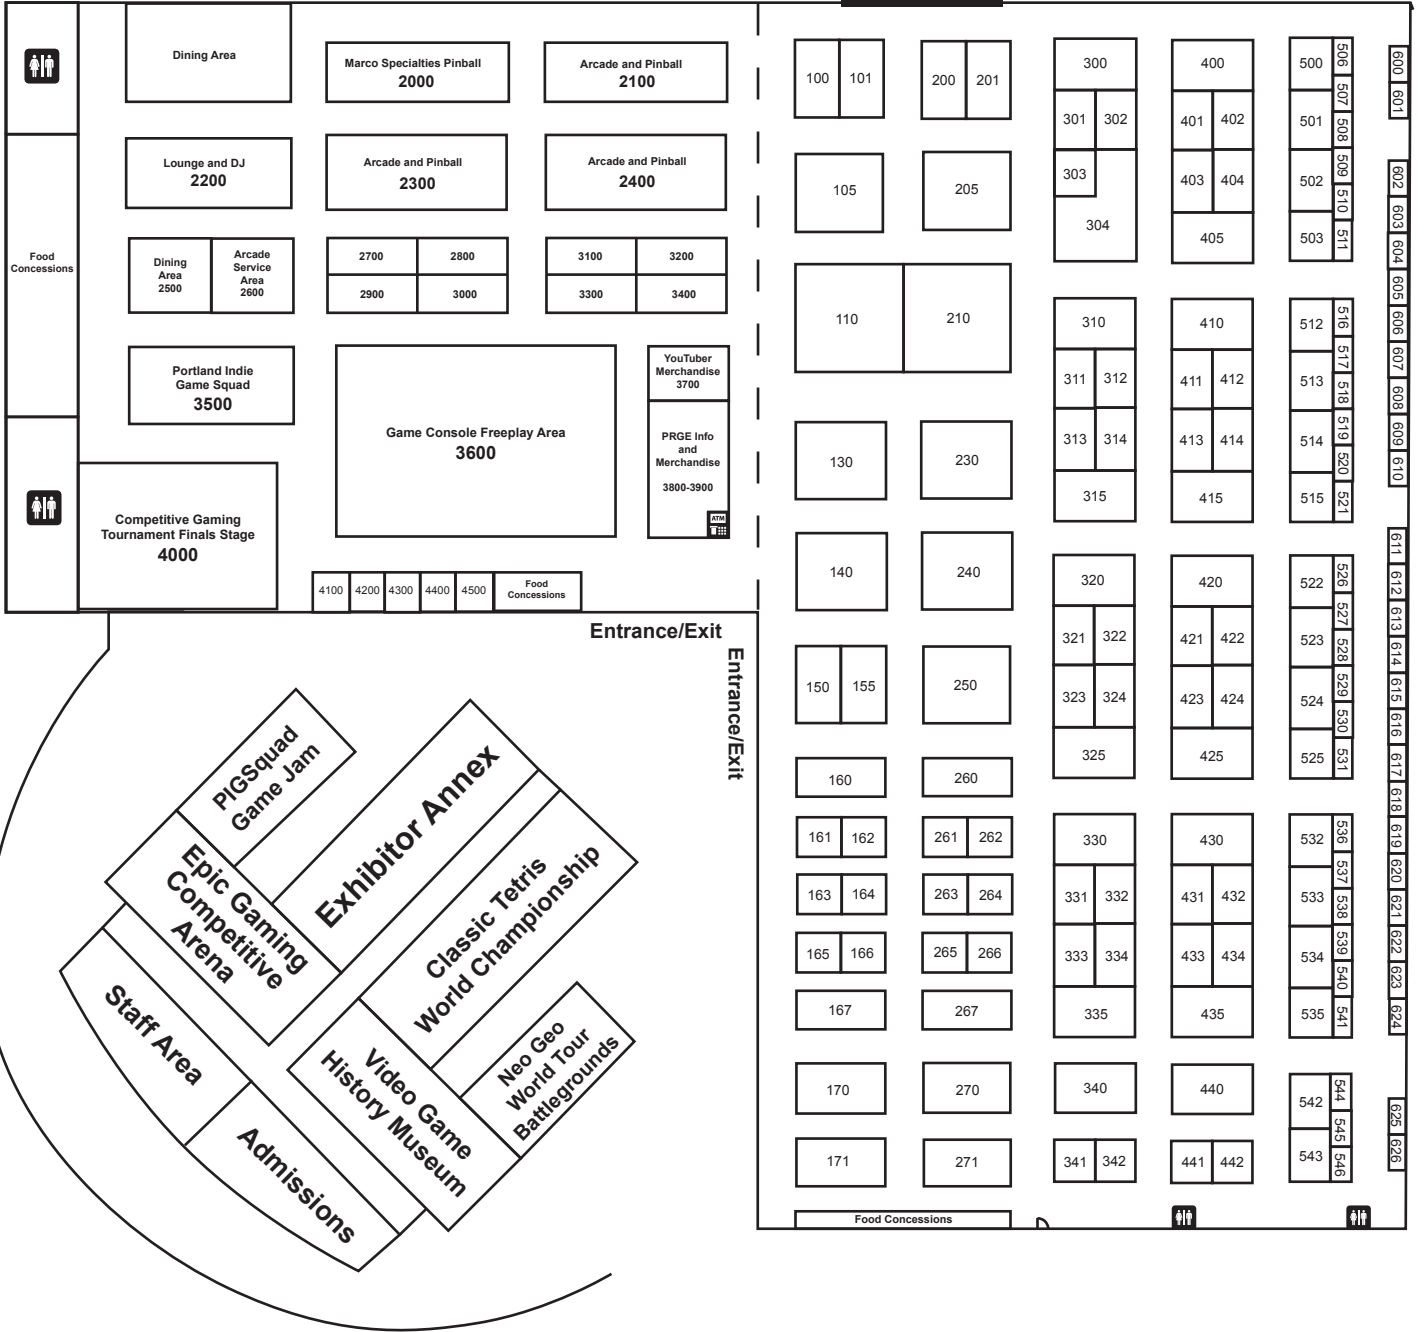

Hall E - Arcade

Roll-up door to loading docks

Hall D - Exhibitors

Portland Retro Gaming Expo 2019

Exhibitor Floorplan
Oregon Convention Center